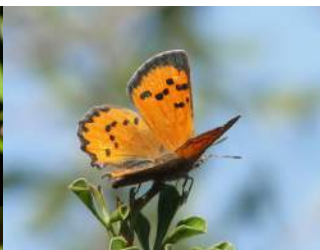

Karoo Hillside Brown | Karoo rantbruintjie
African Ringlet | Afrikaanse Ringetjie
Eastern Sorrel Copper | Oostelike Klein Kopervlerkie
Common Hairtail | Donker Kortstertjie
Tinktinkie Blue | Tinktinkie Bloutjie
Bush Bronze | Bos Malvabloutjie
Geranium Bronze | Malvabloutjie
Cupreous Blue | Koperbloutjie
Pea Blue | Ertjie Bloutjie
Ketsi Blue | Ketsi Ratsbloutjie
Koppi Blue | Koppie Bloutjie
Patricia Blue | Patricia Bloutjie
Sooty Blue | Duwweltjie Bloutjie
Velvet-spotted Blue | Fluweelkol Hemelsbloutjie
Topaz babul Blue | Hemelsbloutjie
Thorn-tree Babul Blue | Doringboom Hemelsbloutjie
Gowan's Copper | Kalahari Kopervlerkie
Van Son's Copper | Van Son's Kopervlerkie
Burnished Opal | Besembos Opaal
Midas Opal | Midas Opaal
Silvery Bar | Silberband Streepvlerkie
Henning's Black eye | Vaal Swartogie
Cape Black eye | Kaapse Swartogie
King Copper | Koning Kopertjie
Bowker's Marbled Sapphire | Bowker's Marmersaffier

Butterfly List

Skoenlapers